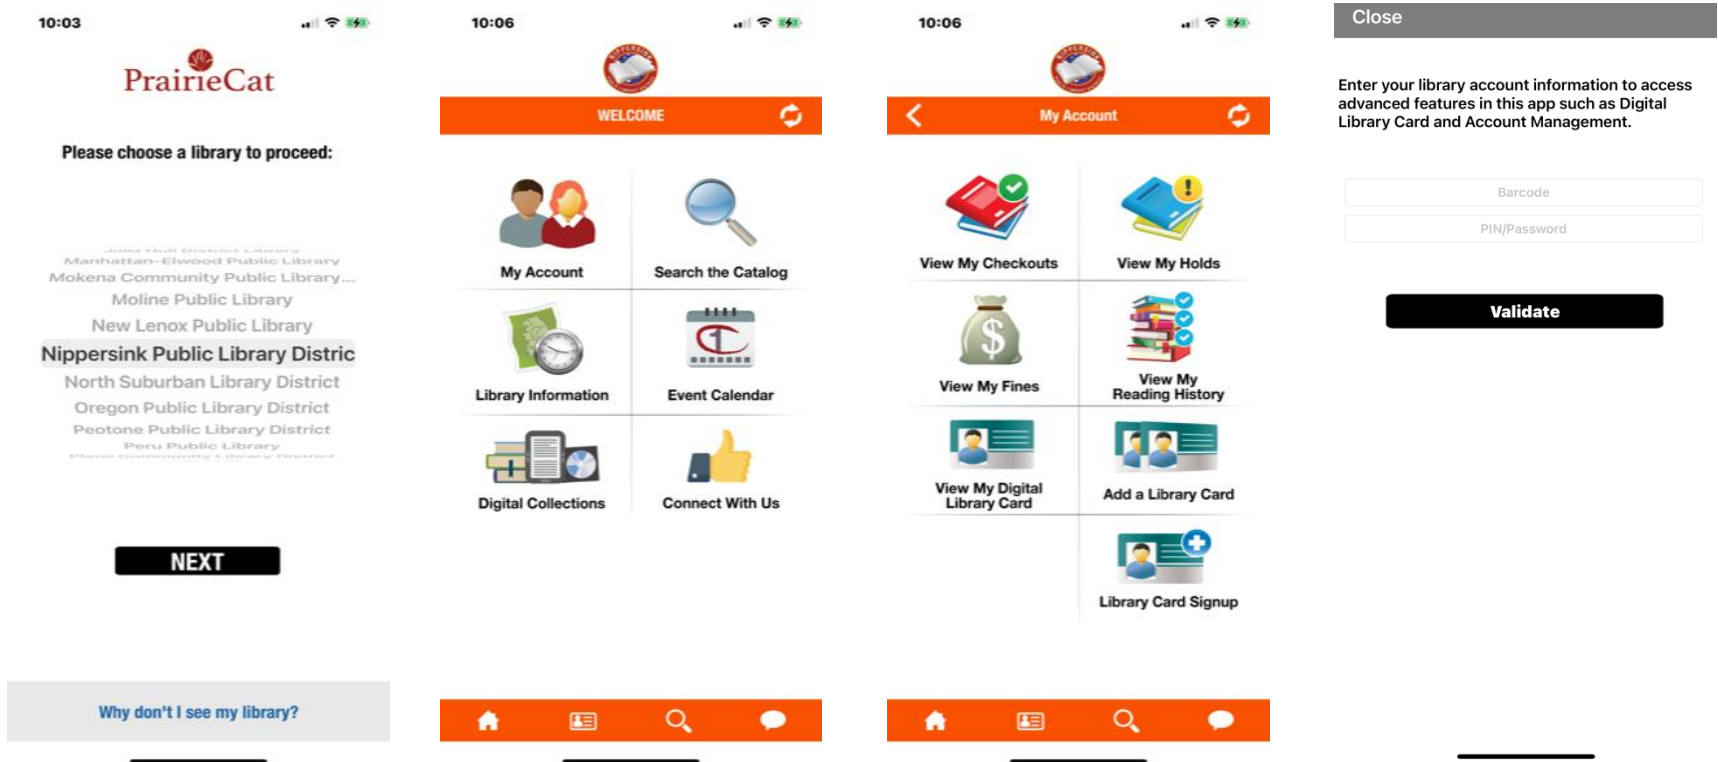

PRAIRIECAT MOBILE APP

Search for items, put items on hold or edit the hold, and view your checkout items or renew your items.

Search PRAIRIECAT Mobile to download on Android and iOS devices.

Scroll down the list and choose Nippersink Public Library District

Press “My Account” to add library card/s

Press “Add a Library Card” to add one library card. When done, press the [arrow left] on the upper left side and you can repeat to add another library card.

Enter the library card number and the PIN/Password. If you have any problems please call the library.